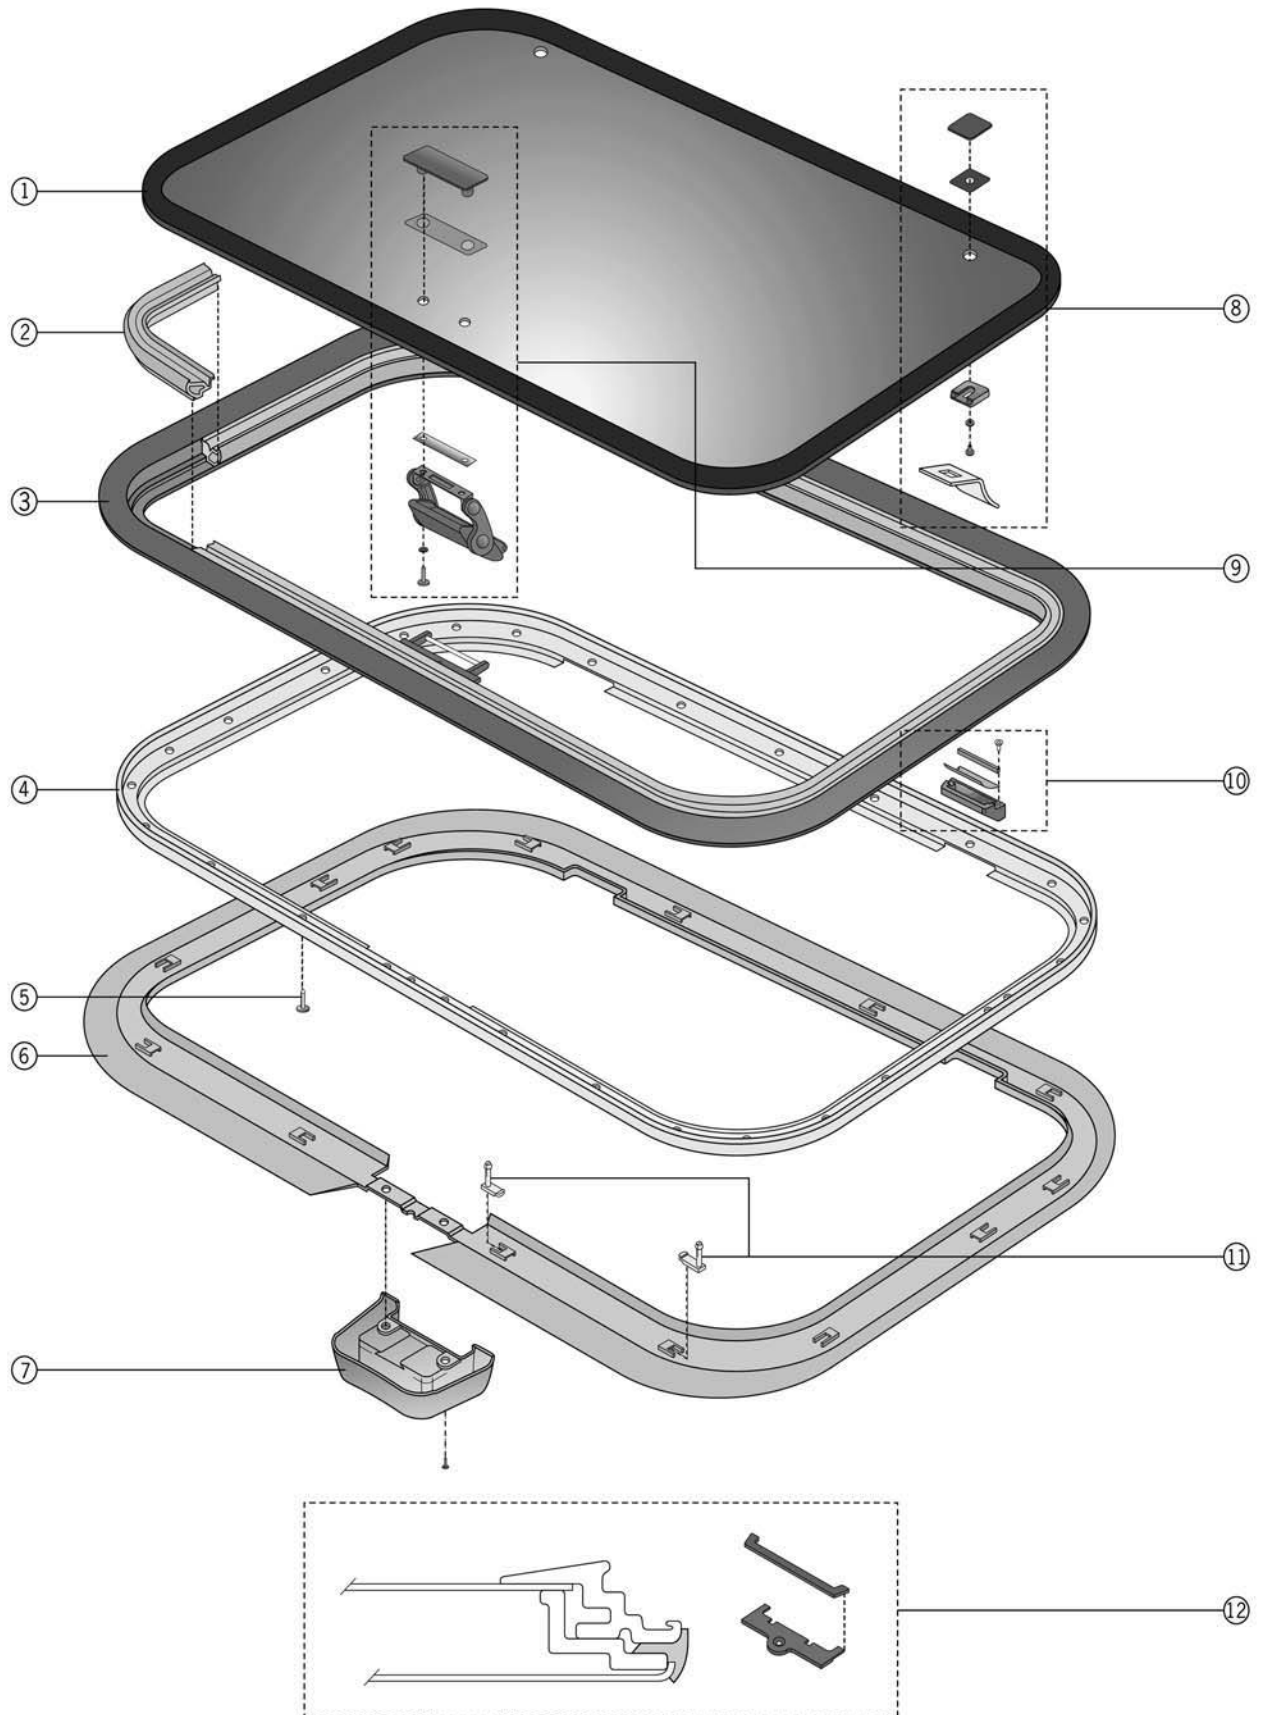

# Classic Sunmate PopUp Parts View

# Hollandia Crystal 380 (3 Position Latch)

# Hollandia Crystal 440 (3 Position Latch)