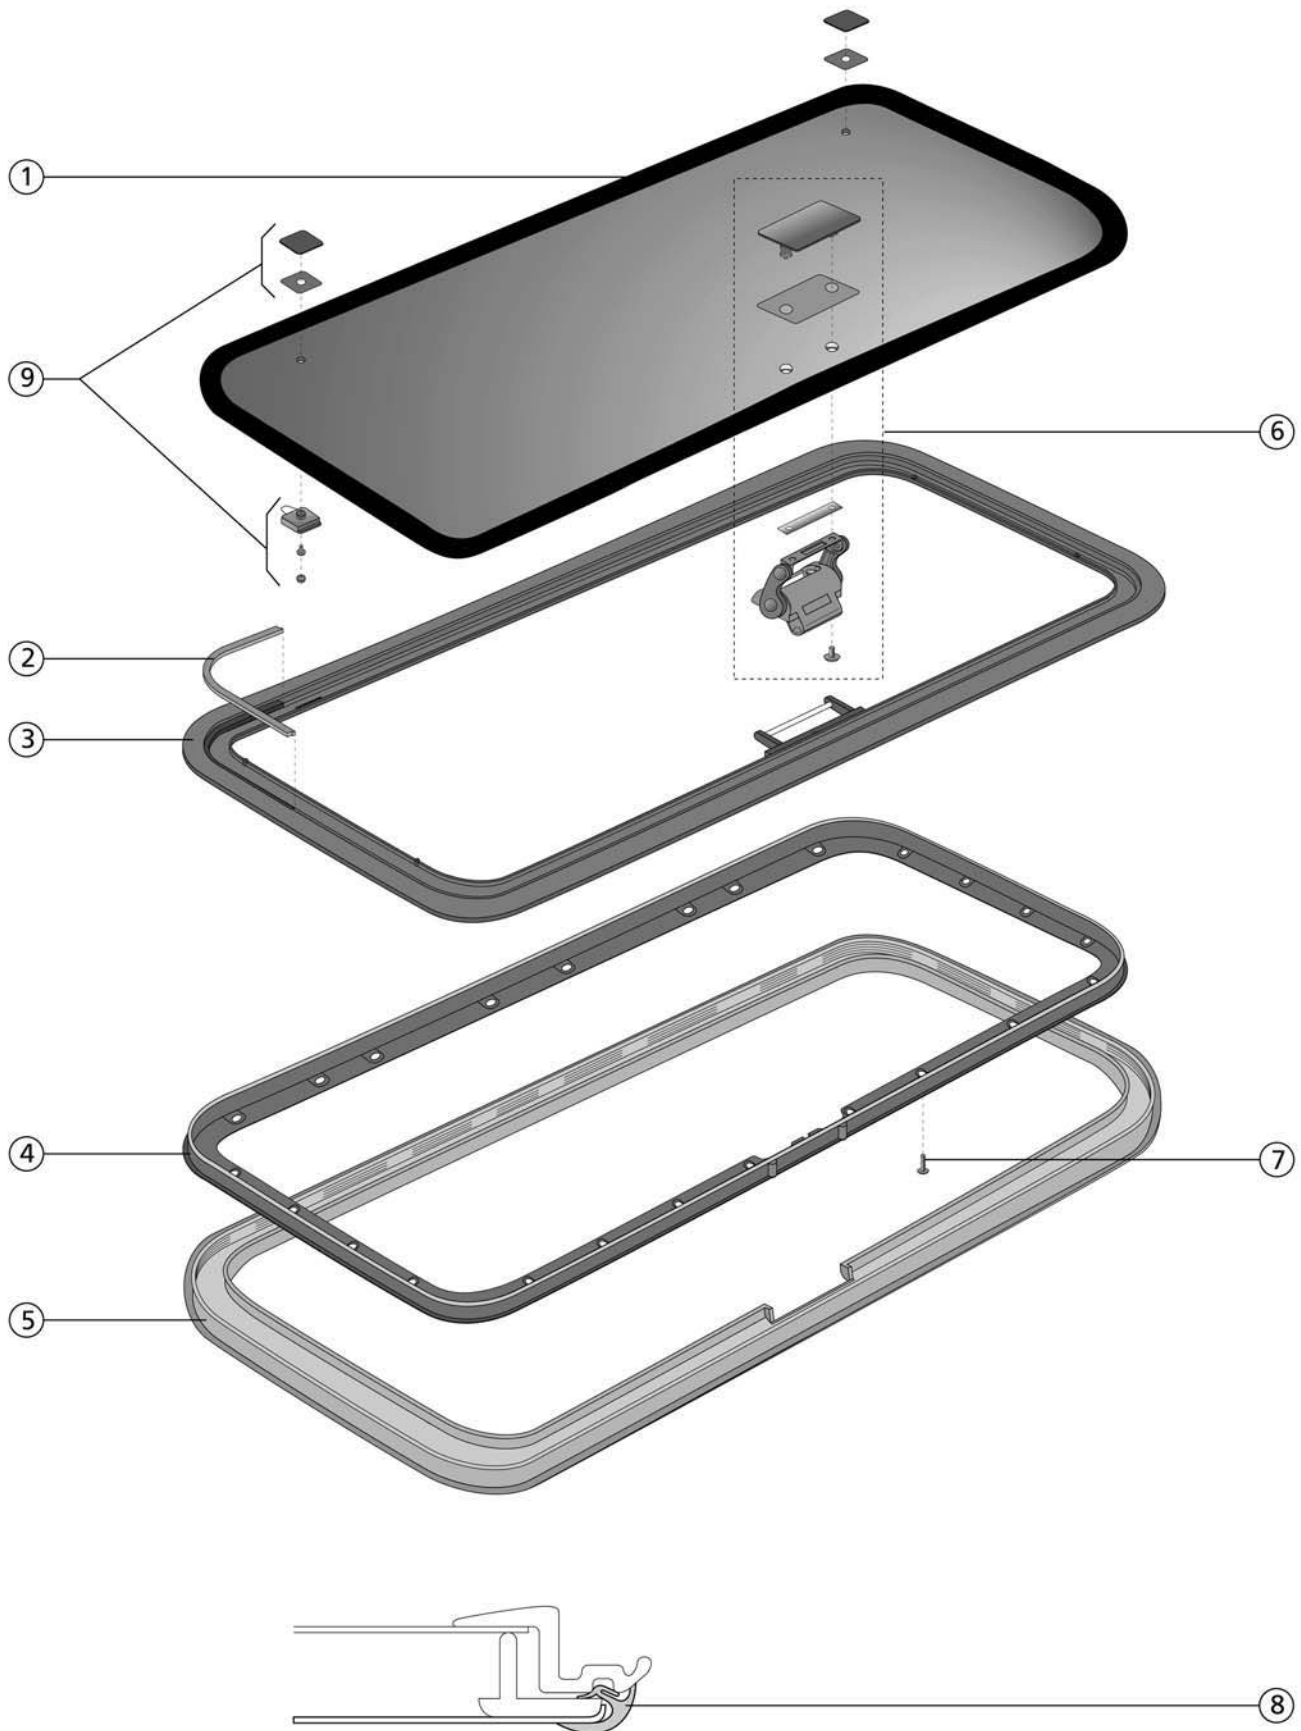

# Classic Sunmate PopUp Parts View

# Hollandia Crystal 380 (3 Position Latch)

# Hollandia Crystal 440 (3 Position Latch)