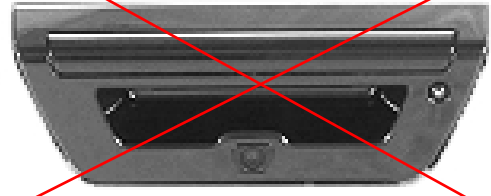

Paddle Lever TGH w/Camera & LED

**CCITGH65533**

**LEVER ONLY CCITGH65533C**

## Recessed Power Release Button

with wide trim panel above opening

~~Deluxe TGH with Camera & LED~~

~~**SESMTG-258CS**~~

Recessed Power TG Release Button  
(Power Opened TG Optional)

**DONMAR  
HAS IT!**  
**800-786-7663**  
www.donmar.com