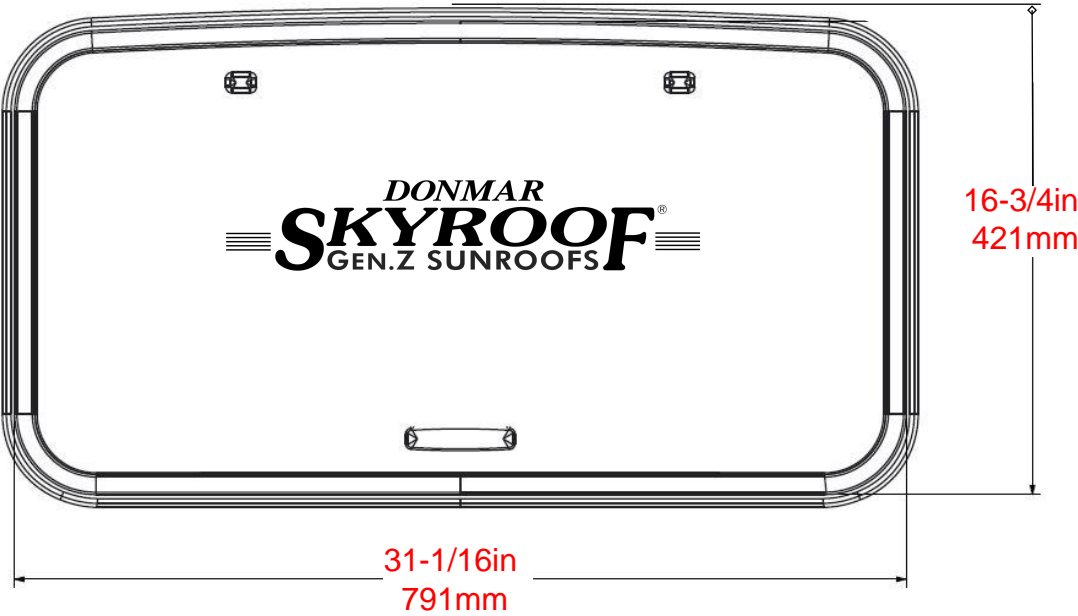

SKYROOF® Gen.Z Sunroof Dimensions

Sunroof Cut-Out Dimensions