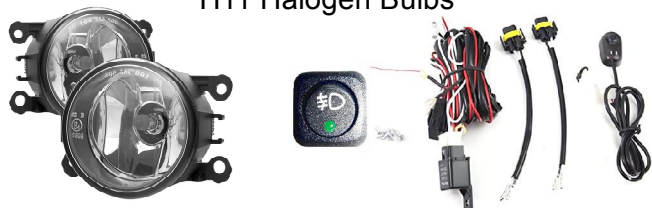

DONMAR OE Fit Fog Lamps for Ram DT Pickup Trucks

2019~ Ram 1500

RAM

2020~ Ram 2500/3500

**DONMAR
Has It!**

1-800-786-7663

ROUND FOG LAMPS

H11 Halogen Bulbs

FGW-0197A Halogen Lamp Set \$XX.00

WIRING-KIT-N Harness w/Bubble Switch \$XX

WJ-MO6070084 H11 Pigtail Sockets \$XX

SW-FOG-U Universal Switch \$XX

Round Halogen Kit.....\$XX⁰⁰

plus OE Bezels/Brackets

ROUND LED FOG LAMPS